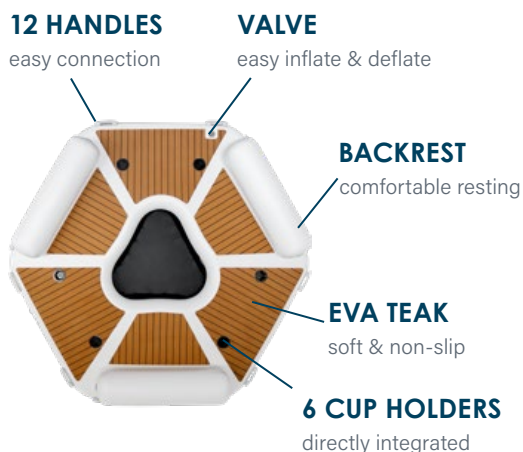

Price excl. VAT € 1.007,56

Price incl. VAT € 1.199,00

YACHTBEACH RELAX ZONE 2.50

The new hex platform Yachtbeach "Relax Zone 2.50" was created to relax by the sea and enjoy wonderful pool days behind your yacht. Sit stabil and dry on 20cm dropstitch floor with integrated soft teak EVA while your feet can touch water in the center. With drink holders for 6 people and 3 back backrest tubes, you can really hang out with your friends and family.

Foam top:

made of flexible EVA teak, UV and saltwater resistant.

Characteristics:

- > 6 well sized integrated cup holders
- > 3 inflatable backrest tubes
- > 12 Yachtbeach connector handles
- > floating mesh floor - exchangeable or removeable
- > 2 D-rings on bottom for anchoring or connection to other inflatable structures
- > 2 D-rings for ladder (23211)

Scope of delivery:

1x carrying bag

1x repair set without glue

Pump, ladder (23211) & velcro connector (21402) are not included

YACHTBEACH RELAX ZONE 2.50 CODE 23207

Price excl. VAT € 1.175,63

Price incl. VAT € 1.399,00

OPTIONAL: SUN ROOF