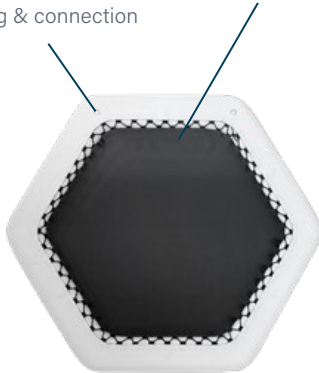

HEX PLATFORMS

GO HONEYCOMB WITH YOUR WATER SETUP!

PROTECTED BY
INTERNATIONAL PATENT

12 HANDLES
easy connection

VALVE
easy inflate & deflate

2 D-RINGS
for ladder mount

EVA TEAK
soft & non-slip

6 CUP HOLDERS
directly integrated

2 D-RINGS
316 STAINLESS STEEL
anchoring & connection

MESH FLOOR
exchangeable or removable

Foam top:
made of flexible EVA teak, UV and saltwater resistant.

Characteristics:

- > 6 sides hexagon design for ideal arrangement of 6 or more adults
- > 6 well sized integrated cup holders
- > 12 Yachtbeach connector handles
- > floating mesh floor - exchangeable or removable
- > 2 D-rings on bottom for anchoring or connection to other inflatable structures
- > 2 D-rings for ladder (23211)