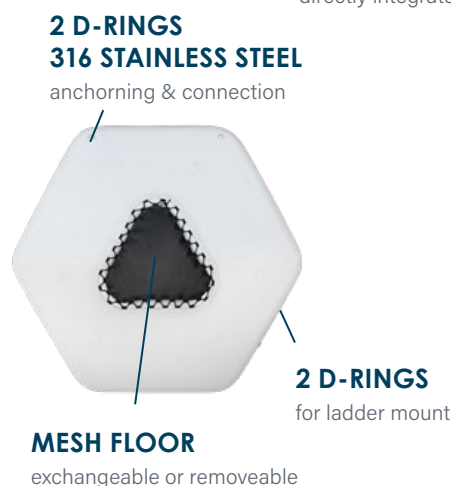

2 D-RINGS
316 STAINLESS STEEL
anchoring & connection

MESH FLOOR
exchangeable or removable

Foam top:
made of flexible EVA teak, UV and saltwater resistant.

Characteristics:

- > 6 sides hexagon design for ideal arrangement of 6 or more adults
- > 6 well sized integrated cup holders
- > 12 Yachtbeach connector handles
- > floating mesh floor - exchangeable or removable
- > 2 D-rings on bottom for anchoring or connection to other inflatable structures
- > 2 D-rings for ladder (23211)

Foam top:

made of flexible EVA teak, UV and saltwater resistant.

Characteristics:

- > 6 well sized integrated cup holders
- > 3 inflatable backrest tubes
- > 12 Yachtbeach connector handles
- > floating mesh floor - exchangeable or removeable
- > 2 D-rings on bottom for anchoring or connection to other inflatable structures
- > 2 D-rings for ladder (23211)

Scope of delivery:

1x carrying bag

1x repair set without glue

Pump, ladder (23211) & velcro connector (21402) are not included

YACHTBEACH RELAX ZONE 2.50 CODE 23207

Price excl. VAT € 1.175,63

Price incl. VAT € 1.399,00