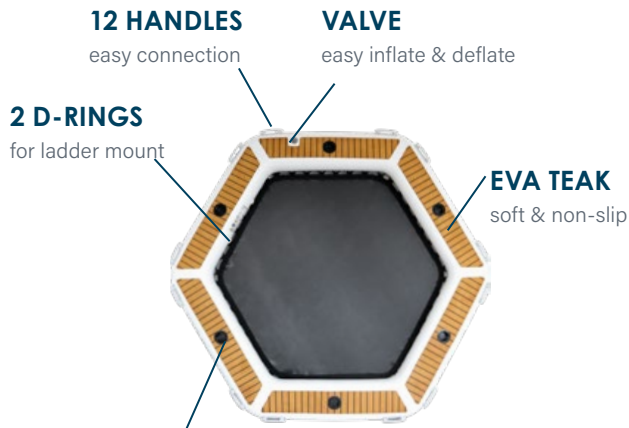

HEX PLATFORMS

GO HONEYCOMB WITH YOUR WATER SETUP!

PROTECTED BY
INTERNATIONAL PATENT

12 HANDLES
easy connection

VALVE
easy inflate & deflate

2 D-RINGS
for ladder mount

EVA TEAK
soft & non-slip

6 CUP HOLDERS
directly integrated

2 D-RINGS
316 STAINLESS STEEL
anchoring & connection

MESH FLOOR
exchangeable or removable

Foam top:
made of flexible EVA teak, UV and saltwater resistant.

Characteristics:

- > 6 sides hexagon design for ideal arrangement of 6 or more adults
- > 6 well sized integrated cup holders
- > 12 Yachtbeach connector handles
- > floating mesh floor - exchangeable or removable
- > 2 D-rings on bottom for anchoring or connection to other inflatable structures
- > 2 D-rings for ladder (23211)